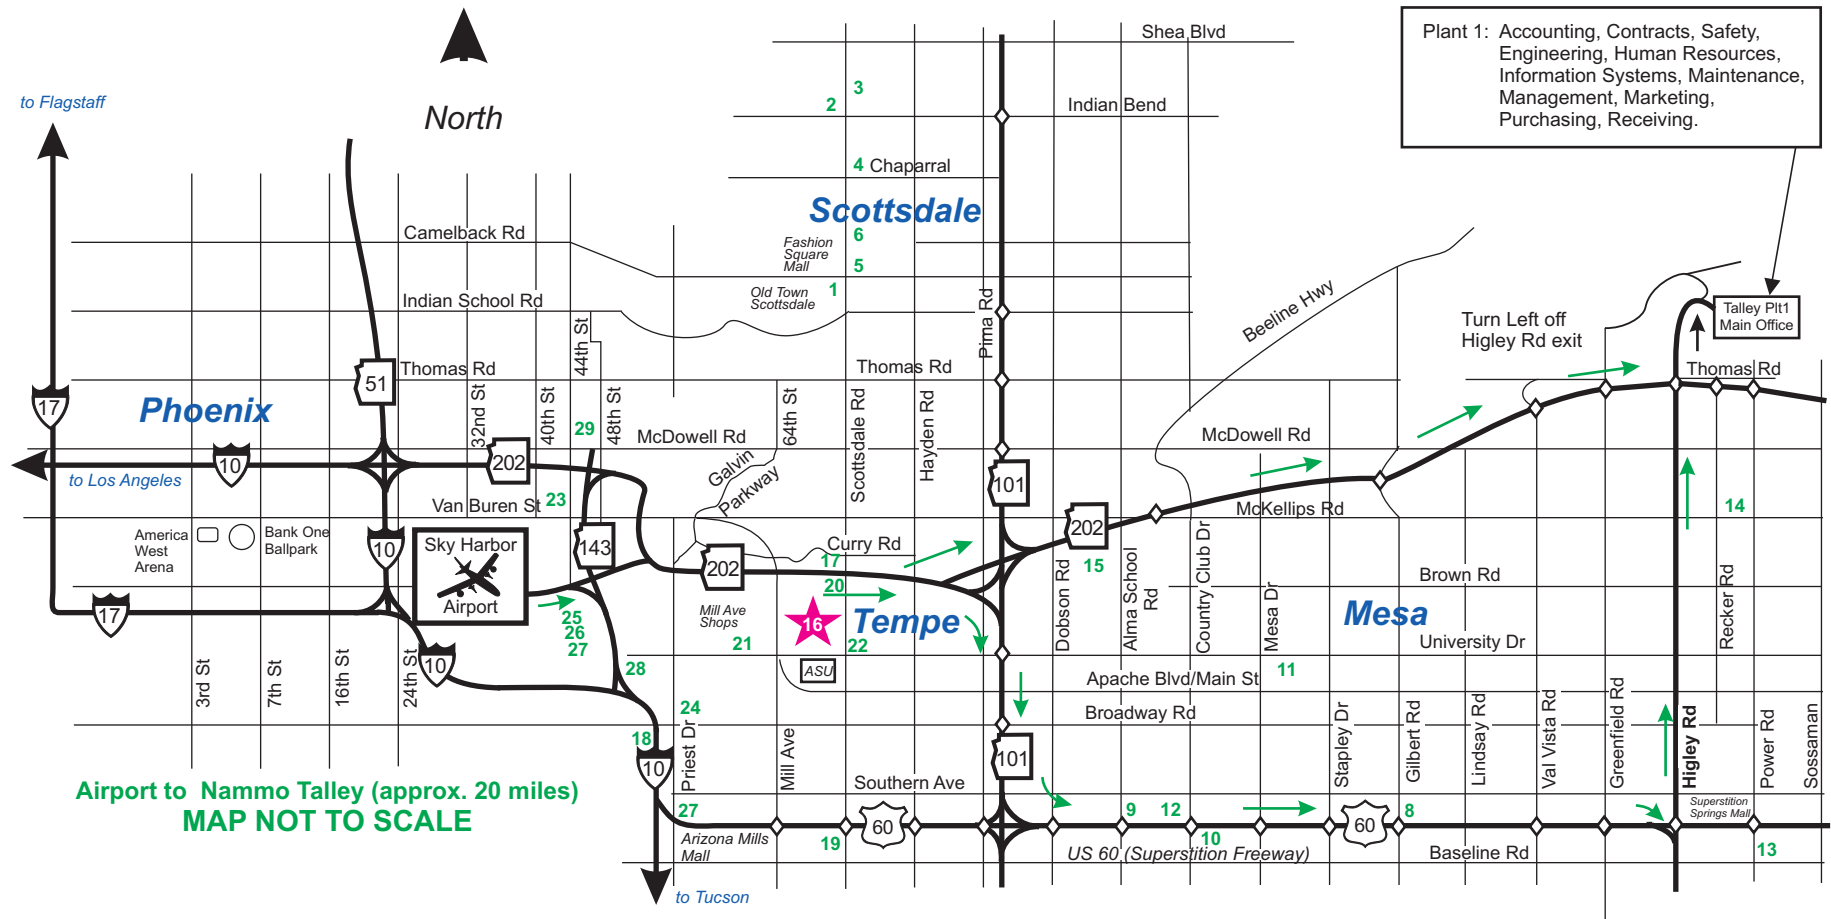

Nammo Talley wishes to extend a warm welcome to our facility. Located on approximately 550 acres in Mesa, Arizona, 20 miles east of Phoenix, Nammo Talley operates a complete industrial complex designed for the development, testing, and manufacturing of a wide range of propellant-based products.

As an ISO 9001 certified business, Nammo Talley continues to provide superior service, design innovation, and creative technical solutions to meet our customers' propellant related needs. In our effort to exceed customer expectations, we are committed to constantly improving the quality of our people, products, processes, and relationships.

Nammo Talley Visitor Guide

www.nammotalley.com

Nammo Talley

4051 N. Higley Rd.
Mesa, AZ 85215
Phone 480-898-2200

Map: 12SVC Grid: 3342059

Revised Hotels & Dining
May 2010